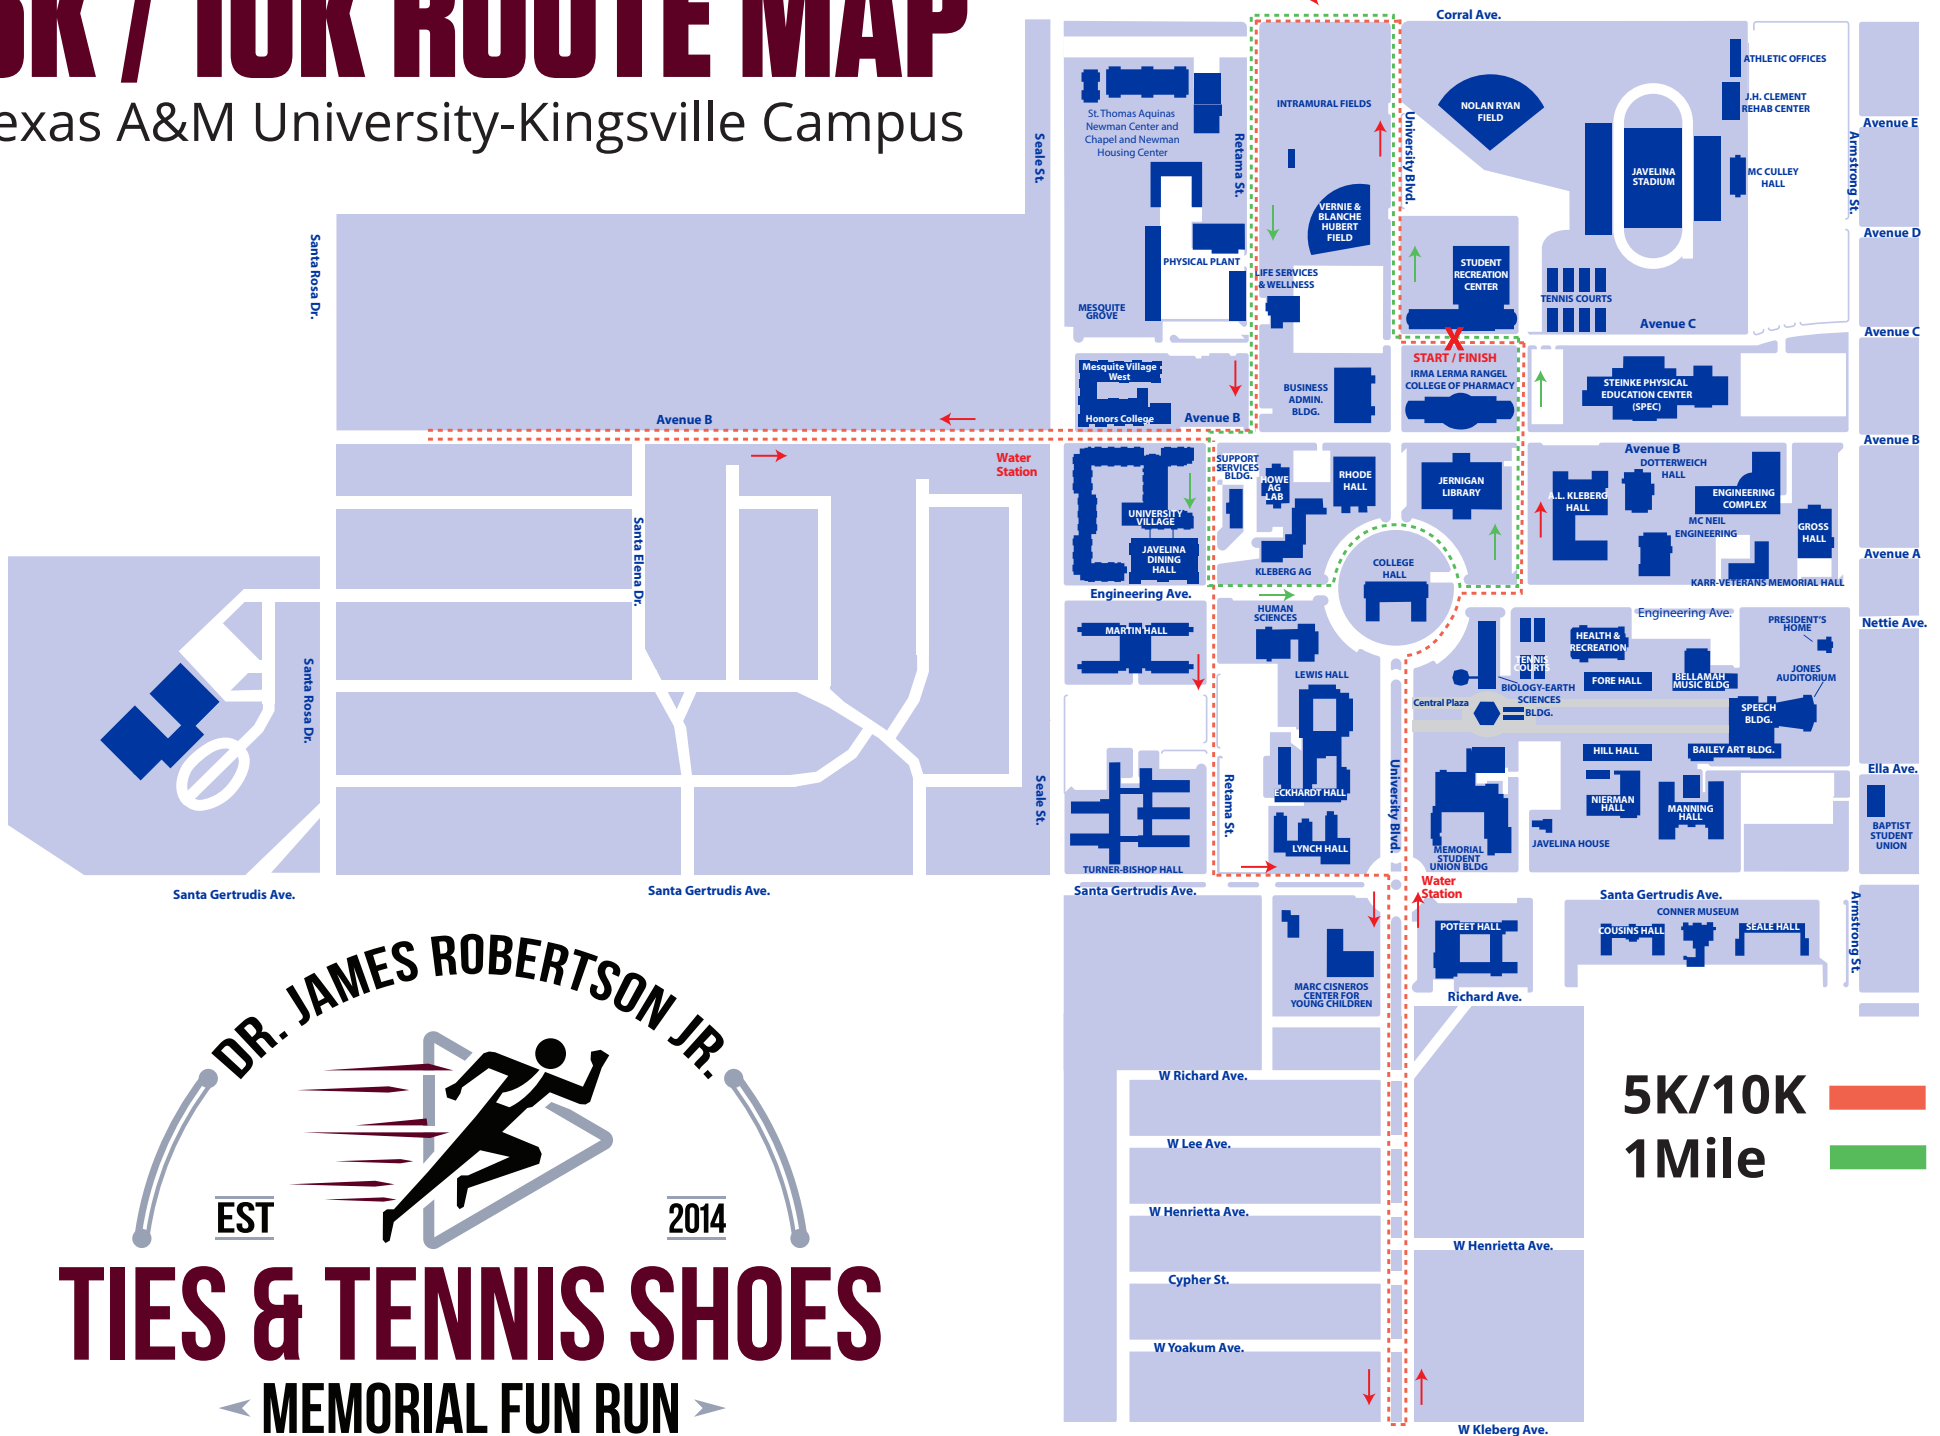

5K / 10K ROUTE MAP

Texas A&M University-Kingsville Campus

TIES & TENNIS SHOES
MEMORIAL FUN RUN

5K/10K █
1 Mile █